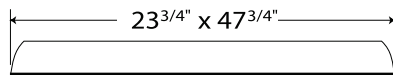

Technical Data

Efficiency: 66.3%
 Shielding angle: 35°
 V.C.P. 93%

ORDERING INFORMATION:

Design #1 ~ Standard Panel Ceiling Style ~ No Flange

2 x 4 size

Dimensions	Color**	Styrene Part #	Acrylic Part #	Carton Quantity	Carton Weight
23 3/4" X 47 3/4"	SPECULAR SILVER	LI-4-24-S1F	LI-4-24-S1A	10	50 LBS
23 3/4" X 47 3/4"	SPECULAR GOLD	LI-4-24-G1	LI-4-24-G1A	10	50 LBS
23 3/4" X 47 3/4"	SEMI-SPECULAR SILVER	LI-4-24-SS1	LI-4-24-SS1A	10	50 LBS

** Custom Colors available upon request. Please note: custom colors may be subject to minimums.
 When ordering please provide cut size. Cut to: _____ x _____ ie. 11 3/4" x 47 3/4"

Para Image™ IV

Double Parabolic Louvers

3/4" x 3/4" x 1/2"

Technical Data

Efficiency: 66.3%
 Shielding angle: 35°
 V.C.P. 93%

ORDERING INFORMATION:

Design #2 ~ Standard Body / Standard Flange

1 x 4 size

Dimensions	Color**	Styrene Part #	Acrylic Part #	Carton Quantity	Carton Weight
10 1/2" X 46 1/2"	SPECULAR SILVER	LI-4-14-S2F	LI-4-14-S2A	20	50 LBS
10 1/2" X 46 1/2"	SPECULAR GOLD	LI-4-14-G2	LI-4-14-G2A	20	50 LBS
10 1/2" X 46 1/2"	SEMI-SPECULAR SILVER	LI-4-14-SS2	LI-4-14-SS2A	20	50 LBS