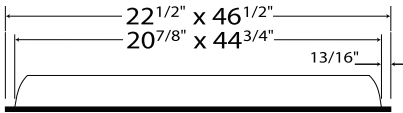

2 x 4 size

22 1/2" X 46 1/2"	SPECULAR SILVER	LI-4-24-S2F	LI-4-24-S2A	10	50 LBS
22 1/2" X 46 1/2"	SPECULAR GOLD	LI-4-24-G2	LI-4-24-G2A	10	50 LBS
22 1/2" X 46 1/2"	SEMI-SPECULAR SILVER	LI-4-24-SS2	LI-4-24-SS2A	10	50 LBS

**Custom Colors available upon request. Please note: custom colors may be subject to minimums.

When ordering please provide cut size. Cut to: _____ x _____ ie. 11 3/4" x 47 3/4"