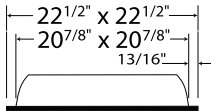

Technical Data

Efficiency: 66.3%
 Shielding angle: 35°
 V.C.P. 93%

ORDERING INFORMATION:

Design #1 ~ Standard Panel Ceiling Style ~ No Flange

2 x 4 size

Dimensions	Color**	Styrene Part #	Acrylic Part #	Carton Quantity	Carton Weight
23 3/4" X 47 3/4"	SPECULAR SILVER	LI-4-24-S1F	LI-4-24-S1A	10	50 LBS
23 3/4" X 47 3/4"	SPECULAR GOLD	LI-4-24-G1	LI-4-24-G1A	10	50 LBS
23 3/4" X 47 3/4"	SEMI-SPECULAR SILVER	LI-4-24-SS1	LI-4-24-SS1A	10	50 LBS

** Custom Colors available upon request. Please note: custom colors may be subject to minimums.
 When ordering please provide cut size. Cut to: _____ x _____ ie. 11 3/4" x 47 3/4"

Para Image™ IV

Double Parabolic Louvers

3/4" x 3/4" x 1/2"

Technical Data

Efficiency: 66.3%
 Shielding angle: 35°
 V.C.P. 93%

ORDERING INFORMATION:

Design #2 ~ Standard Body / Standard Flange

1 x 4 size

Dimensions	Color**	Styrene Part #	Acrylic Part #	Carton Quantity	Carton Weight
10 1/2" X 46 1/2"	SPECULAR SILVER	LI-4-14-S2F	LI-4-14-S2A	20	50 LBS
10 1/2" X 46 1/2"	SPECULAR GOLD	LI-4-14-G2	LI-4-14-G2A	20	50 LBS
10 1/2" X 46 1/2"	SEMI-SPECULAR SILVER	LI-4-14-SS2	LI-4-14-SS2A	20	50 LBS

2 x 2 size

22 1/2" X 22 1/2"	SPECULAR SILVER	LI-4-22-S2F	LI-4-22-S2A	20	50 LBS
22 1/2" X 22 1/2"	SPECULAR GOLD	LI-4-22-G2	LI-4-22-G2A	20	50 LBS
22 1/2" X 22 1/2"	SEMI-SPECULAR SILVER	LI-4-22-SS2	LI-4-22-SS2A	20	50 LBS