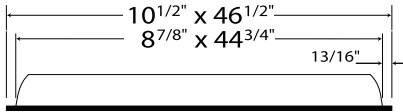

Technical Data

Efficiency: 66.3%
 Shielding angle: 35°
 V.C.P. 93%

ORDERING INFORMATION:

Design #1 ~ Standard Panel Ceiling Style ~ No Flange

2 x 4 size

Dimensions	Color**	Styrene Part #	Acrylic Part #	Carton Quantity	Carton Weight
23 3/4" X 47 3/4"	SPECULAR SILVER	LI-4-24-S1F	LI-4-24-S1A	10	50 LBS
23 3/4" X 47 3/4"	SPECULAR GOLD	LI-4-24-G1	LI-4-24-G1A	10	50 LBS
23 3/4" X 47 3/4"	SEMI-SPECULAR SILVER	LI-4-24-SS1	LI-4-24-SS1A	10	50 LBS

** Custom Colors available upon request. Please note: custom colors may be subject to minimums.
 When ordering please provide cut size. Cut to: _____ x _____ ie. 11 3/4" x 47 3/4"

Para Image™ IV

Double Parabolic Louvers

3/4" x 3/4" x 1/2"

Technical Data

Efficiency: 66.3%
 Shielding angle: 35°
 V.C.P. 93%

ORDERING INFORMATION:

Design #2 ~ Standard Body / Standard Flange

1 x 4 size

Dimensions	Color**	Styrene Part #	Acrylic Part #	Carton Quantity	Carton Weight
10 1/2" X 46 1/2"	SPECULAR SILVER	LI-4-14-S2F	LI-4-14-S2A	20	50 LBS
10 1/2" X 46 1/2"	SPECULAR GOLD	LI-4-14-G2	LI-4-14-G2A	20	50 LBS
10 1/2" X 46 1/2"	SEMI-SPECULAR SILVER	LI-4-14-SS2	LI-4-14-SS2A	20	50 LBS

2 x 2 size

22 1/2" X 22 1/2"	SPECULAR SILVER	LI-4-22-S2F	LI-4-22-S2A	20	50 LBS
22 1/2" X 22 1/2"	SPECULAR GOLD	LI-4-22-G2	LI-4-22-G2A	20	50 LBS
22 1/2" X 22 1/2"	SEMI-SPECULAR SILVER	LI-4-22-SS2	LI-4-22-SS2A	20	50 LBS